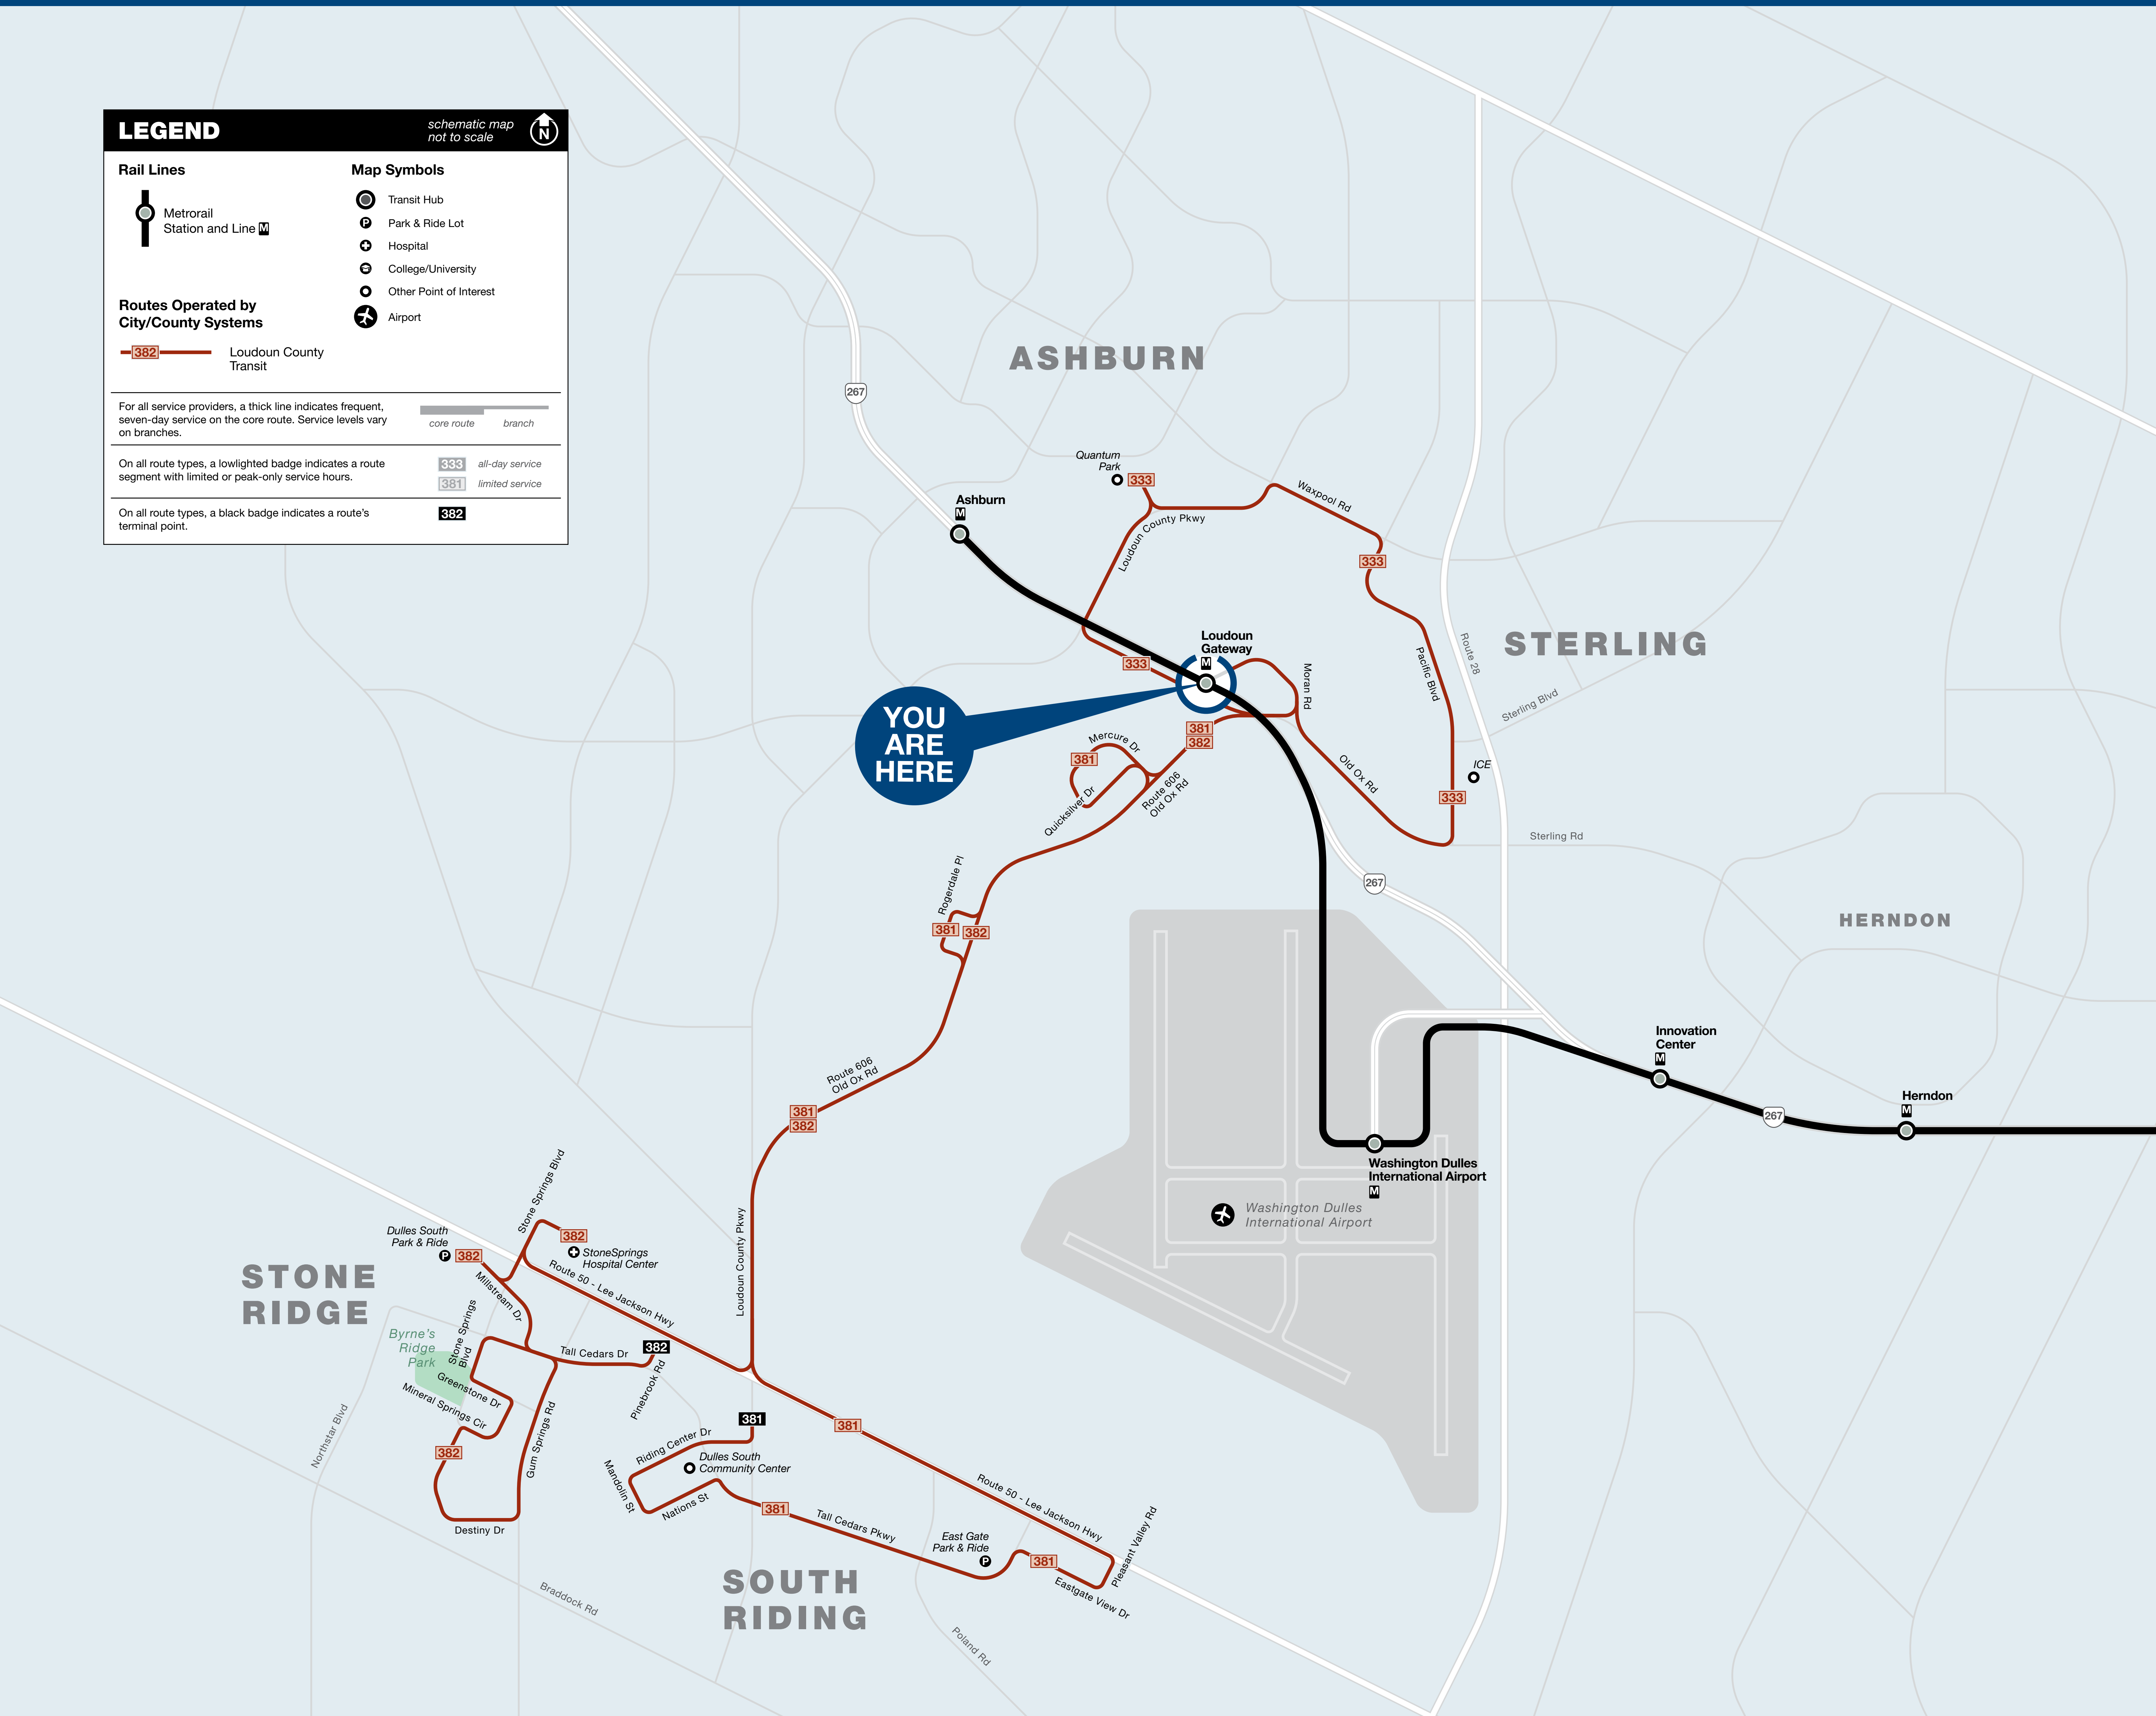

# Bus Service from Loudoun Gateway

**LEGEND** schematic map not to scale

**Rail Lines**  
 Metrorail Station and Line

**Map Symbols**  
 Transit Hub  
 Park & Ride Lot  
 Hospital  
 College/University  
 Other Point of Interest  
 Airport

**Routes Operated by City/County Systems**  
 Loudoun County Transit

For all service providers, a thick line indicates frequent, seven-day service on the core route. Service levels vary on branches.  
core route branch

On all route types, a lowlighted badge indicates a route segment with limited or peak-only service hours.  
 all-day service  
 limited service

On all route types, a black badge indicates a route's terminal point.

## BUS SERVICE FREQUENCY

The table shows approximate minutes between buses; check schedules for full details

ROUTE	DESTINATION	BOARD AT BUS BAY	MONDAY TO FRIDAY				SATURDAY		SUNDAY	
			AM RUSH	MIDDAY	PM RUSH	EVENING	DAY	EVENING	DAY	EVENING
<b>METROBUS</b> 		<b>C D</b>	During track work and/or rail shutdown events, location marked on the map will be served by Metro shuttle buses.							
<b>LOUDOUN COUNTY TRANSIT</b> <b>333</b>	Quantum - Pacific - Gateway Loop	<b>E</b>	25-40	--	25-40	--	--	--	--	--
<b>381</b>	South Riding	<b>F</b>	25-30	--	25-30	50-65	--	--	--	--
<b>382</b>	Stone Ridge (Dulles South Park & Ride)	<b>G</b>	25-35	--	25-35	50-65	--	--	--	--