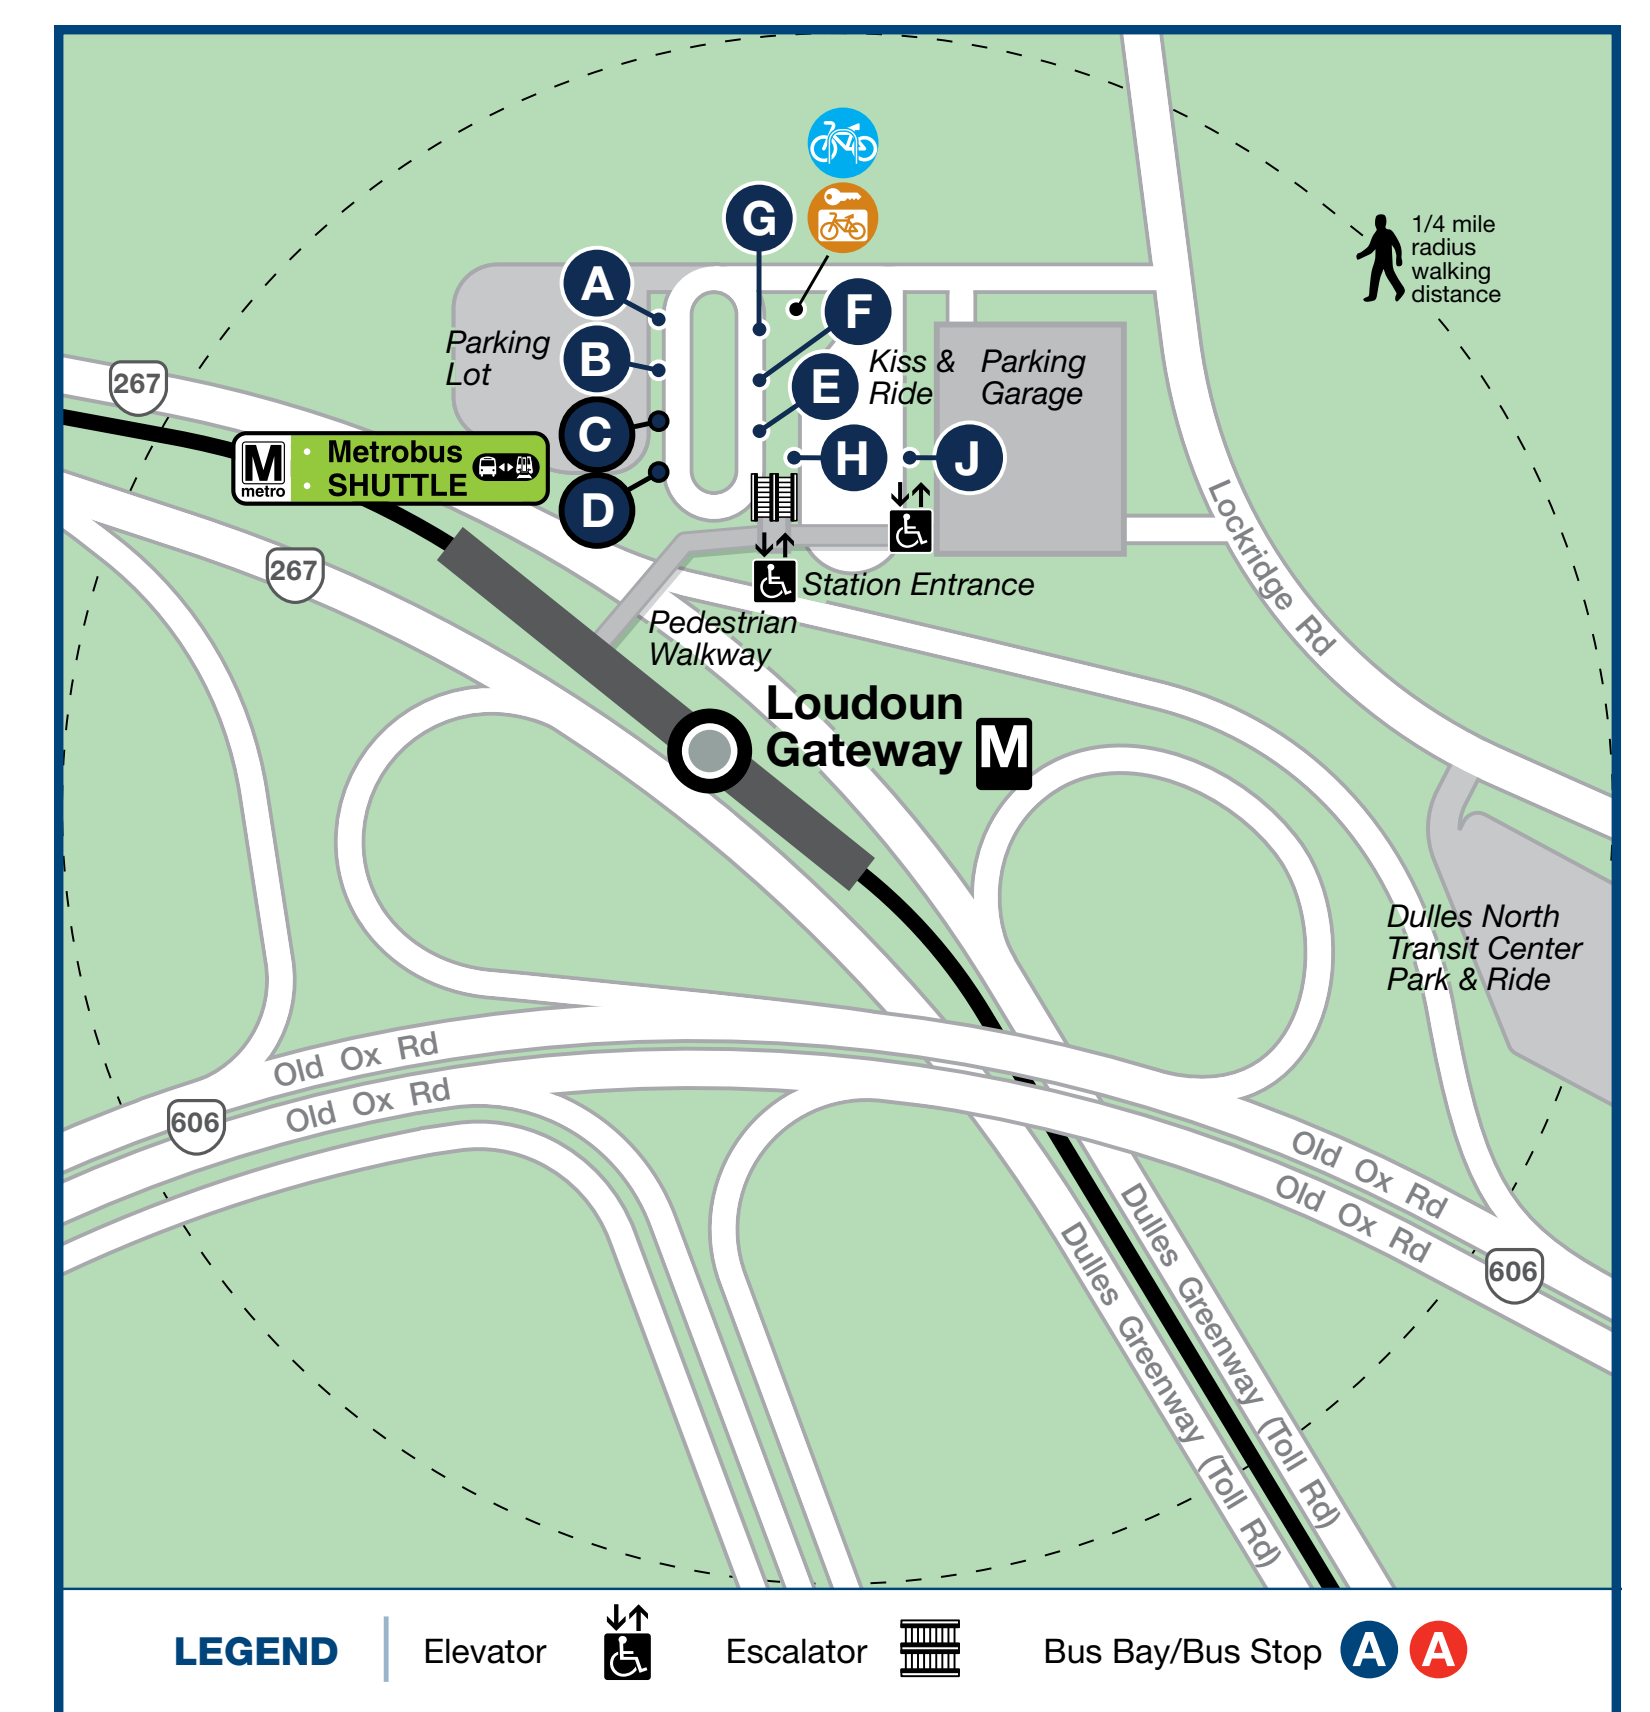

information wmata.com | PHONE 202-637-7000 | TTY 202-638-3780
busETA and General Inquiries Para busETA y información general, llame al 202-637-7000 (TTY 202-638-3780) o visite wmata.com.
경보나 busETA 또는 언어 지원 관련 문의는 202-637-7000 (TTY 202-638-3780)으로 전화하십시오.
스페인이 묻는 #을 누르시고, 기타 언어 관련 문의는 88을 누른 후 #을 누르십시오. 또는 wmata.com을 방문하십시오.

metroAlerts
Sign up today at wmata.com/MetroAlerts

Metro is accessible.
Metro es accesible.
메트로는 접속 가능합니다.